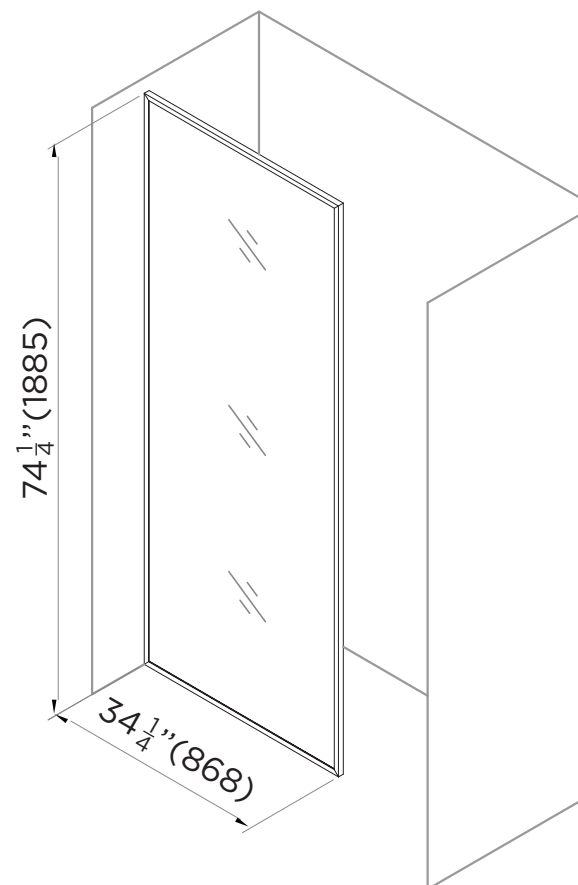

# SHOWER PANEL

## FIXED FULL FRAME

**34"**

*ATTENTION! Dimensions may vary by up to 3/8". It is highly recommended to pull all dimensions of actual model for installation and measuring purposes.*

**MODEL# SDF2-34**